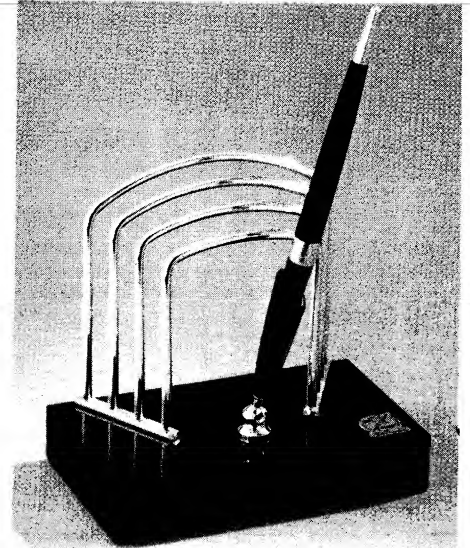

20 PEN BASE

34 PEN BASE

35 PEN BASE

GENUINE ONYX PEN DESK SETS

37 TWO PEN BASE

THE NAME NEW DIAMOND
IS SYNONYMOUS WITH
THE FINEST IN
WRITING INSTRUMENTS

QUALITY PRODUCTS SO VITAL
IN WINNING OVER THE
MOST SELECTIVE CONSUMER

35LR PEN BASE LETTER RACK FOUR WIRE

FEATURES OUR DEPENDABLE SMOOTH WRITING DELUXE BALL POINT PEN

356G PEN BASE PENCIL TRAY

256RC PEN BASE ROLL CALENDAR

256JC PEN BASE FLORENTINE SPIN CALENDAR

35G PEN BASE PENCIL GROOVE